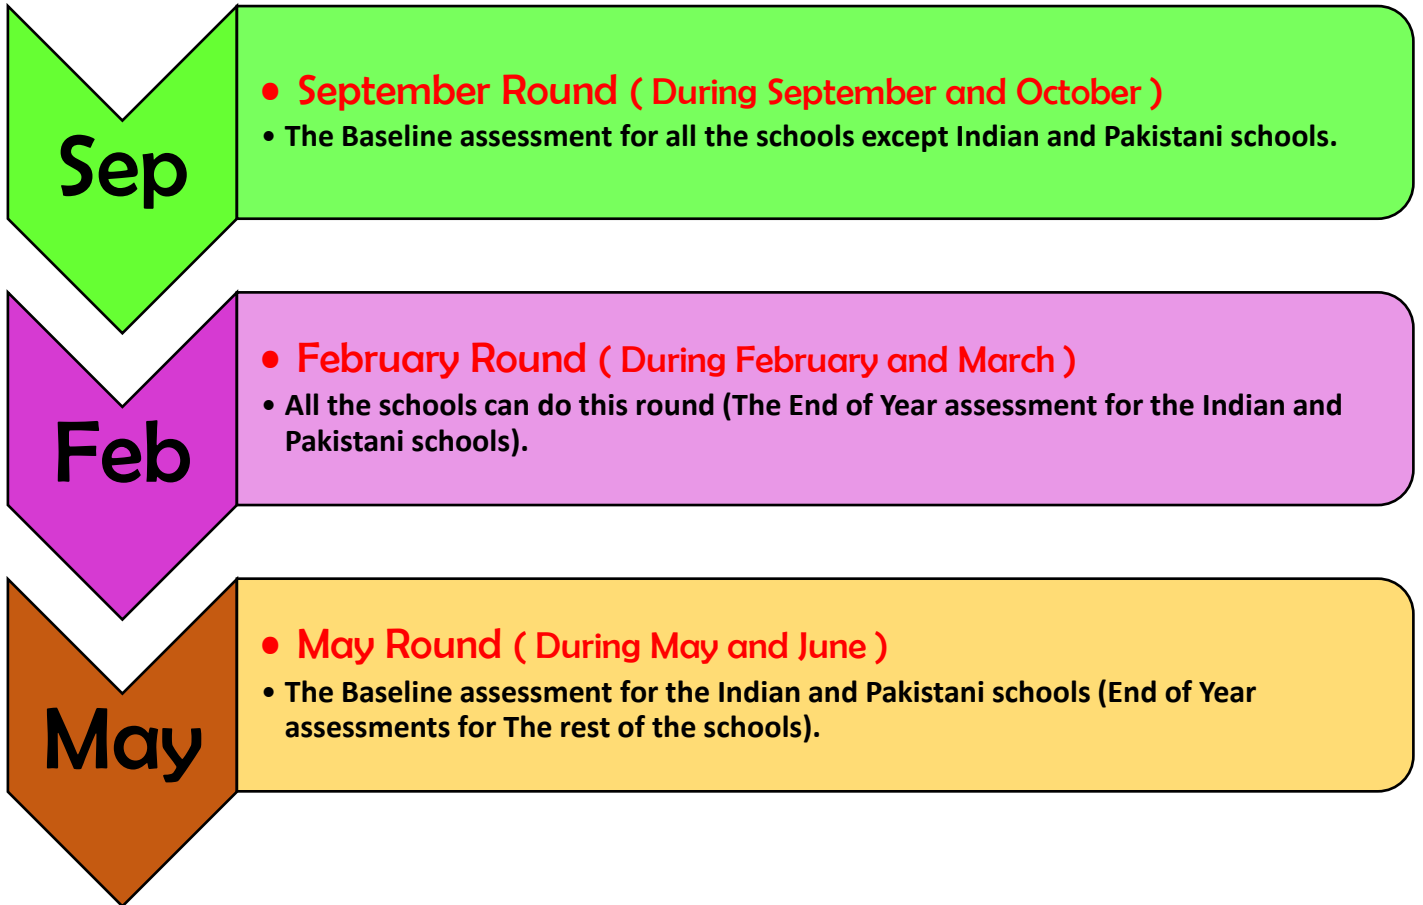

Arabic Benchmark Test Timetable

Attention

The schools must send their own assessment timetables and the system will open according to the school timetables only **NOT for all the full time of the rounds.**